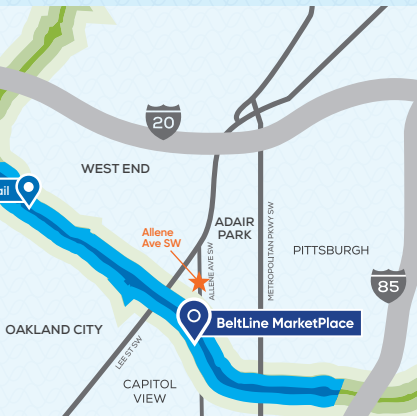

# EASTSIDE TRAIL BELTLINE MARKETPLACE >>

EASTSIDE TRAIL UNDER FREEDOM PARKWAY BRIDGE  
850 WILLOUGHBY WAY NE, ATLANTA, GA 30312

cococakesbycoco.com  
@cococakesbycoco

goodasburgers.com  
@goodasburgers

gradybabyco.com  
@gradybabyco

BeltLine Marketplace™

WESTSIDE TRAIL

Westside Trail

Allene Ave SW can be used for parking, or to access the BeltLine from alternate forms of transit—such as biking, rideshare, and MARTA.

★ Willoughby Way NE can be used for parking, or to access the BeltLine from alternate forms of transit—such as biking, rideshare, and MARTA.

■ BeltLine MarketPlace is situated on the BeltLine, under the Freedom Parkway bridge, and adjacent to Historic Fourth Ward Skate Park.

## << WESTSIDE TRAIL BELTLINE MARKETPLACE

1089 ALLENE AVE SW, ATLANTA, GA 30310

[urbangrindatlanta.com](http://urbangrindatlanta.com)

@urbangrindatl

**PinkPothos**

Atlanta

[pinkpothosatl.com](http://pinkpothosatl.com)